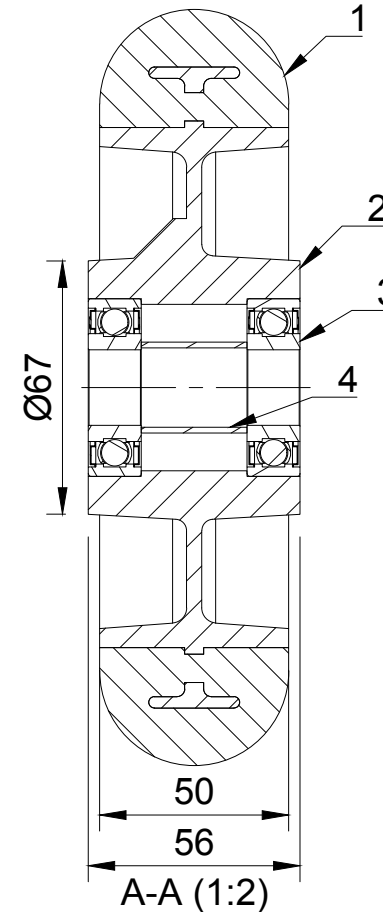

ITEM NO.	PART NUMBER	QTY
1	85 SHORE A ERGONOMIC POLYURETHANE TYRE	1
2	ALUMINIUM RIM	1
3	BEARING6204	2
4	BEARING SPACER	1

UNLESS OTHERWISE SPECIFIED DIMENSIONS ARE IN MILLIMETRES Unspecified Tolerances Machining ± 0.25mm Fabrication ± 1mm	DRAWING DISCLAIMER COPYRIGHT OF THIS DRAWING IS RESERVED BY BIL GROUP LTD. IT IS NOT REPRODUCED, COPIED, OR DISCLOSED TO A THIRD PARTY EITHER WHOLLY OR IN PART WITHOUT THE CONSENT IN WRITING OF BIL GROUP LTD	NAME Matt	DATE 16/01/25	 BIL Group Ltd Porte Marsh Road Calne, Wiltshire, SN11 9BW United Kingdom Tel +44 (0)1249 822 222 www.bilgroup.co.uk	 VARLEY H Varley Ltd Unit 5 Century Park Pacific Rd, Broadheath, Altrincham, Cheshire WA14 5BJ Tel +44 (0)161 928 9617 www.varley-castors.co.uk
		DRAWN BY Matt	DATE 16/01/25		
		APPROVED BY Kevin	DATE 16/01/25	BZH200WSRPTABJM20	
		SCALE 1:2	WEIGHT 1.964kg	BZH200WSRPTABJM20 SHEET 1 OF 1	